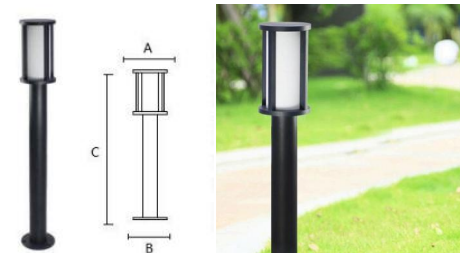

Order Number : AN0118
Waterproof Coefficient : IP54
Product Material : Aluminum+PC
Power : 7W
A Diameter : 100mm
Height : 800mm