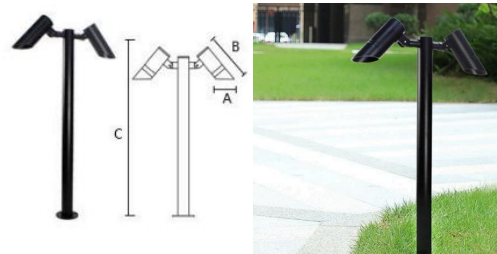

Order Number : AN0116
Waterproof Coefficient : IP54
Product Material : Aluminum+PC
Power : 20W,GU10
A Diameter : 65mm
Height : 800mm