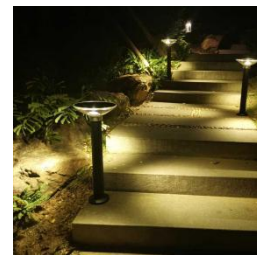

Order Number : AN0112
Waterproof Coefficient : IP65
Product Material : Aluminum
Power : 3W
Diameter : 220mm
Height : 300mm,600mm,800mm