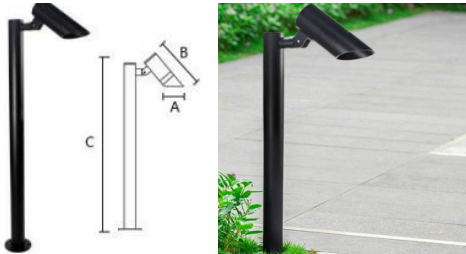

Order Number : AN0115
Waterproof Coefficient : IP54
Product Material : Aluminum+PC
Power : 10W,GU10
A Diameter : 65mm
Height : 800mm