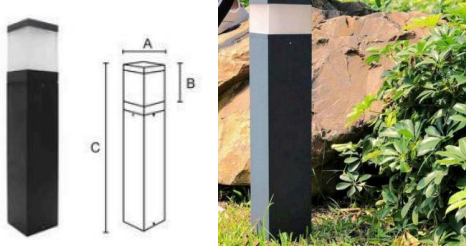

Order Number : AN0113
Waterproof Coefficient : IP54
Product Material : Aluminum+PC
Power : 12W,E27
Length : 120mm,150mm
Width : 120mm,150mm
Height : 600mm