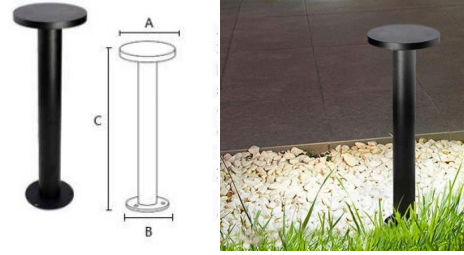

Order Number : AN0120
Waterproof Coefficient : IP54
Product Material : Aluminum+PC
Power : 7W
A Diameter : 150mm
Height : 400mm,600mm,900mm