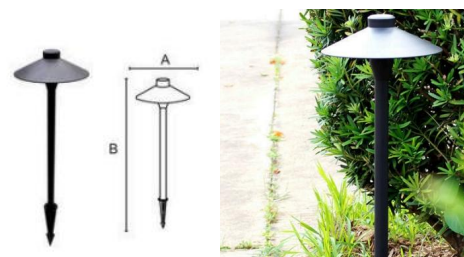

Order Number : AN0124
Waterproof Coefficient : IP54
Product Material : Aluminum+Acrylic
Power : 7W
A Diameter : 200mm
Height : 700mm