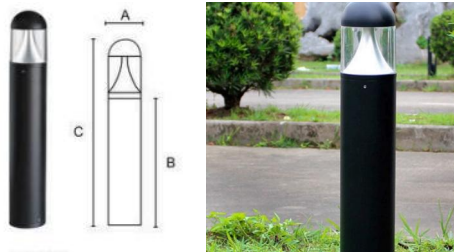

Order Number : AN0121
Waterproof Coefficient : IP54
Product Material : Aluminum+PC
Power : 6W,9W,12W
A Diameter : 90mm,108mm,150mm
Height : 300mm,600mm,900mm